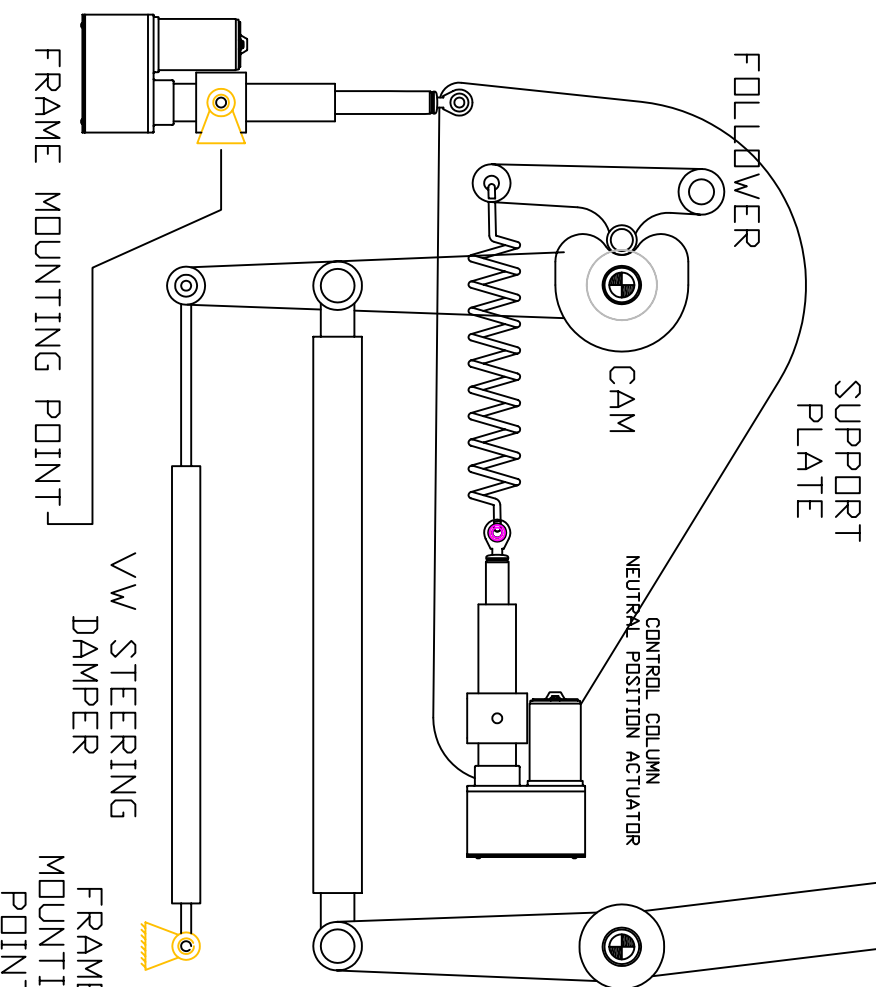

737 CAM & FOLLOWER FEEL SYSTEM LINEAR ACTUATOR CONTROLLING ELEVATOR NEUTRAL SHIFT

ELEVATOR
NEUTRAL
SHIFT
NOSE DOWN

ELEVATOR
NEUTRAL

ELEVATOR
NEUTRAL
SHIFT
NOSE UP