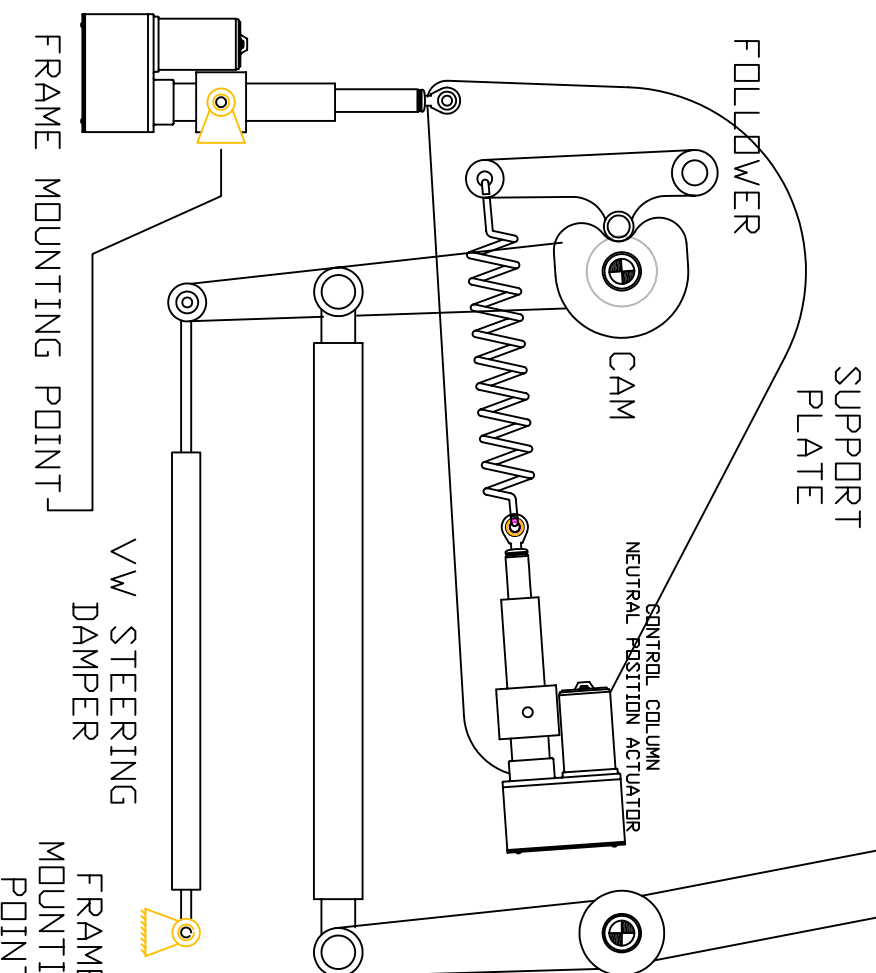

737 CAM & FOLLOWER FEEL SYSTEM LINEAR ACTUATOR CONTROLLING ELEVATOR NEUTRAL SHIFT

ELEVATOR
NEUTRAL
SHIFT
NOSE DOWN

ELEVATOR
NEUTRAL

ELEVATOR
NEUTRAL
SHIFT
NOSE UP